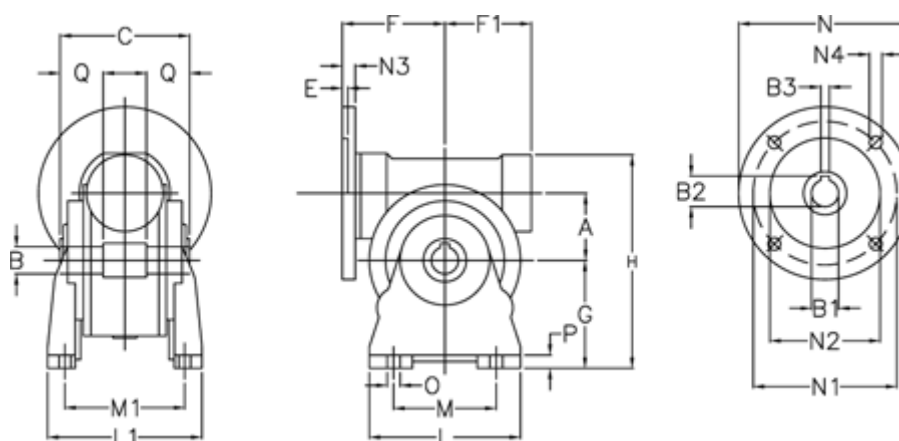

Article number: 3902210040250

Description: Worm gear
VF 210-A-40-132B5, without lubrication

Measures

A	= 210	F1	= 277	N1	= 265
B	= 90 H7	G	= 335	N2	= 230
B1 E7	= 38	H	= 665	N3	= 25
B2	= 41.3	L	= 440	N4	= M12
B3 H9	= 10	L1	= 320	O	= 26
C	= 260	M	= 340	P	= 25
E	= 8	M1	= 265	Q	= 85
F	= 485	N	= 300		